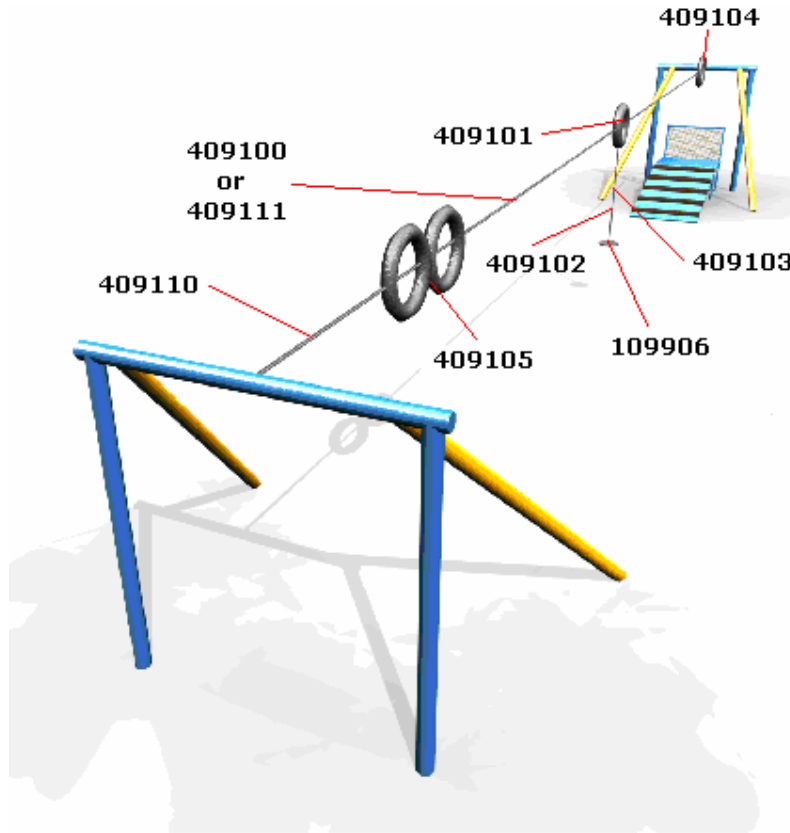

## AERIAL RUNWAY

**CABLE AND CARRIAGE UNIT ASSEMBLY**

<b>STOCK CODE</b>	<b>DESCRIPTION</b>	<b>QUANTITY</b>	<b>SELLING PRICE</b>
109906	Pendulum Seat complete with 'U' Bolt	1	£74.00
409100	20m Cable	1	£298.50
409101	Carriage Unit	1	£263.90
409102	Seat Chain Sleeve SRE785	1	£23.90
409103	1800mm Seat Chain	1	£19.50
409104	Buffer Tyre Single	1	£16.20
409105	Buffer Tyre Double	1	£35.20
409106	Small Sika Cable Grip	5	£6.50 each
409107	Large Sika Cable Grip	6	£10.70 each
409108	Bottle Screw	1	£72.50
409109	100mm x 75mm Washer	4	£8.80 each
409110	3m Plastic Cable Sleeve	1	£19.50
409111	30m Cable	1	£333.10
409115	Wheel and Bearing	2	£26.50
409116	Brake Block	2	£25.70
409117	Finger Protection Nylon Part (Art No: 124006)	2	£12.90
109909	'U' Bolt complete with Nuts for Seat	1	£8.70
409119	3m Cable (for attachment to main cable)	1	£30.30

**20m CABLE REPLACEMENT KIT (409121)**

<b>STOCK CODE</b>	<b>DESCRIPTION</b>	<b>QUANTITY</b>	<b>SELLING PRICE</b>
109906	Pendulum Seat complete with 'U' Bolt	1	£911.90
409100	20m Cable	1	
409101	Carriage Unit	1	
409102	Chain Sleeve SRE785	1	
409103	1800mm Seat Chain	1	
409104	Buffer Tyre Single	1	
409105	Buffer Tyre Double	1	
409106	Small Cable Grip	5	
409107	Large Cable Grip	6	
409108	Bottle Screw	1	
409109	100mm x 75mm Washer	4	
409110	3m Plastic Cable Sleeve	1	
409112	3m Cable (for attachment to main cable)	1	

**30m CABLE REPLACEMENT KIT (409120)**

<b>STOCK CODE</b>	<b>DESCRIPTION</b>	<b>QUANTITY</b>	<b>SELLING PRICE</b>
109906	Pendulum Seat complete with 'U' Bolt	1	£944.90
409101	Carriage Unit	1	
409102	Chain Sleeve SRE785	1	
409103	1800mm Seat Chain	1	
409104	Buffer Tyre Single	1	
409105	Buffer Tyre Double	1	
409106	Small Cable Grip	5	
409107	Large Cable Grip	6	
409108	Bottle Screw	1	
409109	100mm x 75mm Washer	4	
409110	3m Plastic Cable Sleeve	1	
409111	30m Cable	1	
409112	3m Cable (for attachment to main cable)	1	