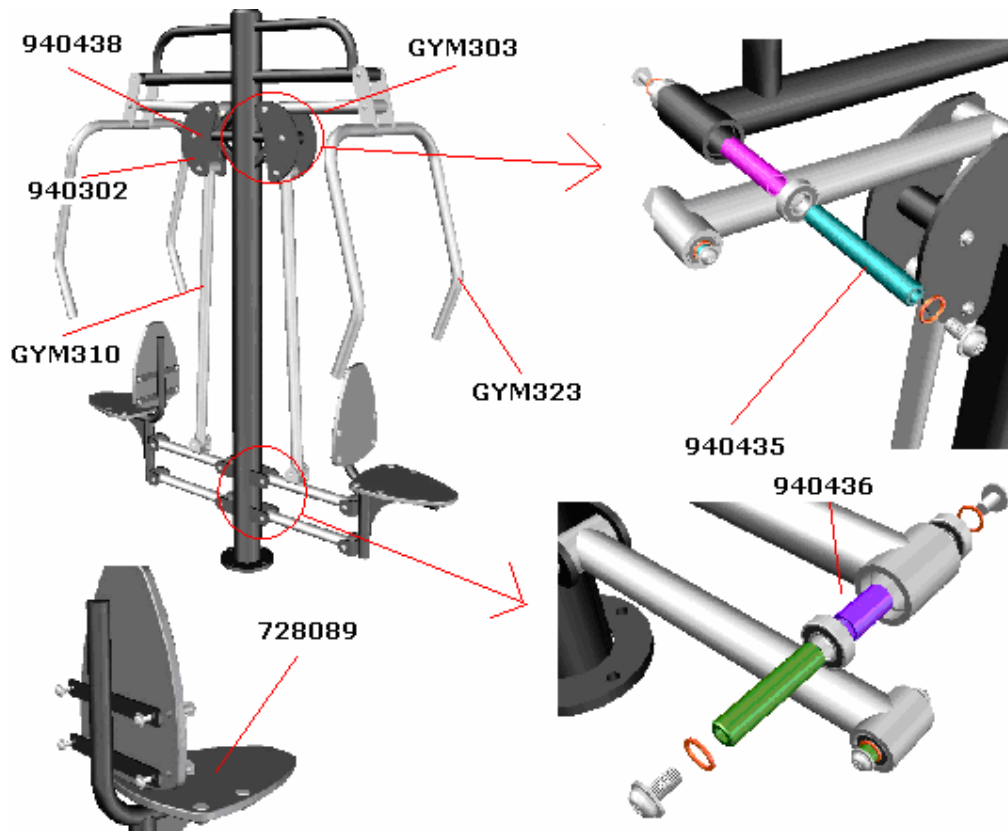

FS008S POWER PUSH

STOCK CODE	DESCRIPTION	QUANTITY	SELLING PRICE
940302	M10 Rubber Buffer	4	£12.40 each
940435	Upper Fixing Kit, comprising: • 2 no. M10 x 30 Resistorx, • 2 no. M10 Plain Washer, • 2 no. GYM326 Bearing Distance, • 1 no. GYM441 Long Spindle, • 2 no. 6003 2RS Bearing, • 1 no. GYM442 Long Bearing Spacer	2	£20.60 each
940436	Lower Fixing Kit, comprising: • 2 no. M10 x 30 Resistorx, • 2 no. M10 Plain Washer, • 2 no, GYM326 Bearing Distance, • 1 no. GYM327 Short Spindle, • 2 no. 6003 2RS Bearing, • 1 no. GYM439 Short Bearing Spacer,	4	£20.60 each
940440	Side Fixing Plate (with 3 no. M10 x 20 Resistorx, and 3 no. M10 Plain Washer)	4	£41.20 each
728089	HDPE Seat (with 4 no. M10 x 20 Resistorx, 4 no. M10 Plain Washer, and 4 no. M10 T-Nuts)	4	£29.90 each
GYM303	Upper Arm	2	£61.80 each
GYM310	Upright Pull Arm	2	£103.00 each
GYM323	Handle	2	£309.00 each