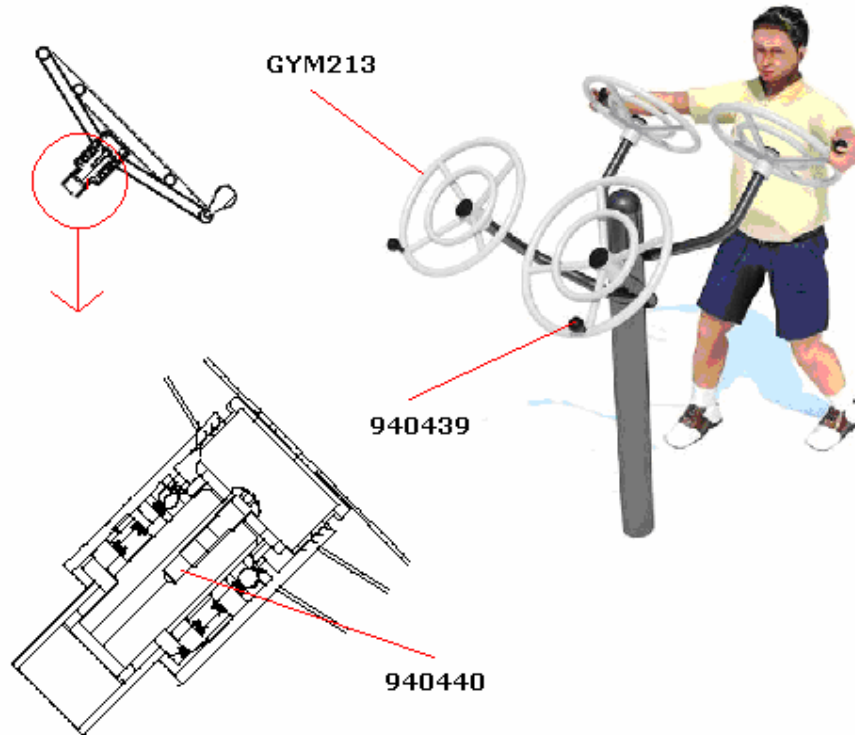

FS010S PUSH HANDS

STOCK CODE	DESCRIPTION	QUANTITY	SELLING PRICE
940439	Wheelknob	4	£15.80 each
940443	Fixing Kit, comprising: • 3 no: GYM216 Bearing Distance, • 2 no: Bearings, • 1 no: GYM217 Washer, • 2 no: M10 x 30 Resistorx	4	£18.90 each
GYM213	Wheel	4	£77.00 each