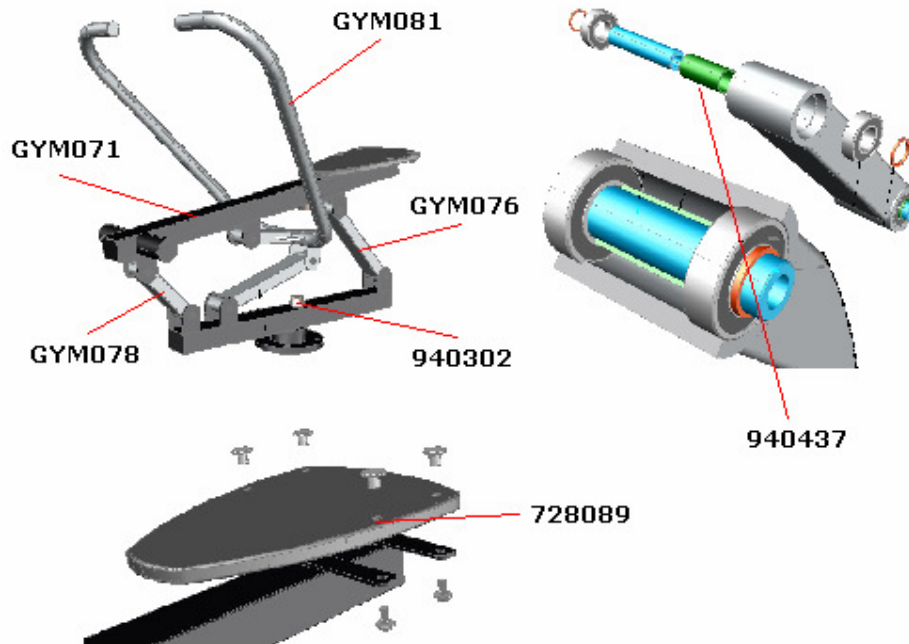

FS011S HANDLE BOAT

STOCK CODE	DESCRIPTION	QUANTITY	SELLING PRICE
940302	M10 Rubber Buffer	2	£12.40 each
940437	Fixing Kit, comprising: • 1 no. GYM326 Bearing Distance, • 2 no. 6003 2RS Bearing, • 1 no. GYM440 Bearing Distance, • 1 no. GYM079 Shaft	1	£20.60
728089	HDPE Seat (with 4 no. M10 x 20 Resistorx, 4 no. M10 Plain Washer, and 4 no. M10 T-Nuts)	1	£29.90
GYM071	Upper Frame	1	£123.60
GYM076	Lower Centre Arm	1	£41.20
GYM078	Front Arm	1	£41.20
GYM081	Upper Centre Arm with Handle	2	£309.00 each