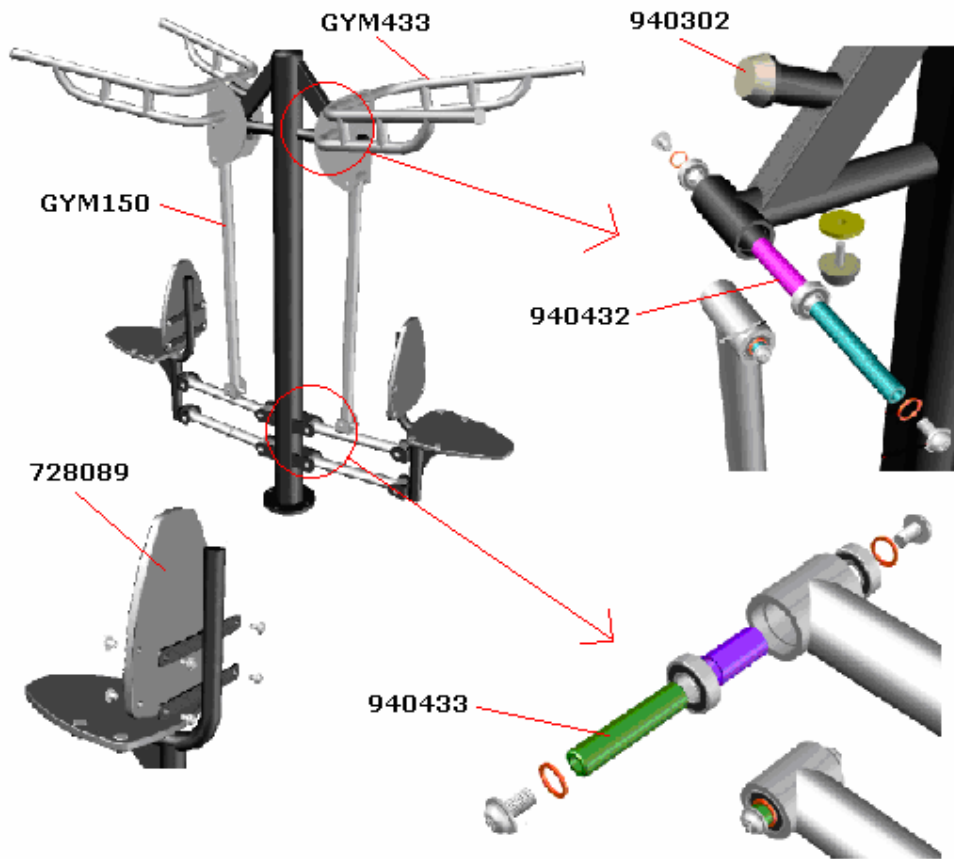

FS003S PULL DOWN CHALLENGER

STOCK CODE	DESCRIPTION	QUANTITY	SELLING PRICE
940302	M10 Rubber Buffer	4	£12.40 each
940432	Upper Fixing Kit, comprising: • 2 no. M10 x 20 Resistorx, • 2 no. M10 Plain Washer, • 2 no. GYM326 Bearing Spacer, • 1 no. GYM441 Long Spindle, • 2 no. 6006 2RS Bearing, • 1 no. GYM442 Long Bearing Spacer	2	£20.60 each
940433	Lower Fixing Kit, comprising: • 2 no. M10 x 20 Resistorx, • 2 no. M10 Plain Washer, • 2 no. GYM326 Bearing Spacer, • 1 no. GYM327 Short Spindle, • 2 no. 6006 2RS Bearing, • 1 no. GYM439 Short Bearing Spacer	8	£20.60 each
728089	HDPE Seat (with 4 no. M10 x 20 Resistorx, 4 no. M10 Plain Washer, and 4 no. M10 T-nut)	4	£29.90 each
GYM150	Handle	2	£103.00 each
GYM433	Arm	2	£329.60 each