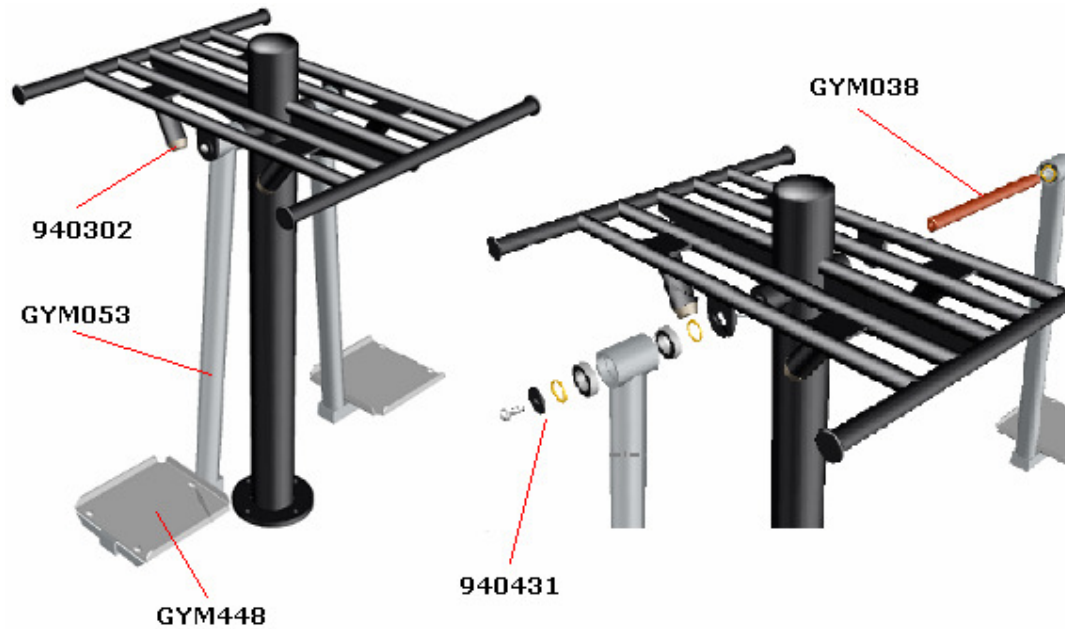

## FITNESS

***A FITNESS COLLECTION AT ONE OF OUR SITES***

**ADDITIONAL FITNESS PARTS**

STOCK CODE	DESCRIPTION	QUANTITY	SELLING PRICE
940303	M8 Rubber Upgrade Buffer	1	£8.50

**FS001S SKI STEPPER**

STOCK CODE	DESCRIPTION	QUANTITY	SELLING PRICE
940438	Rear Fixing Kit, comprising: <ul style="list-style-type: none"> <li>• 1 no. 261505 Shaft,</li> <li>• 2 no. 261508 Crank,</li> <li>• 2 no. 261510 Key,</li> <li>• 2 no. 261507 Washer,</li> <li>• 2 no. 260005 Bearing,</li> <li>• 2 no. 261506 Washer,</li> <li>• 2 no. 3055020 Screw</li> </ul>	2	£226.60 each
940441	Front Fixing Kit, comprising: <ul style="list-style-type: none"> <li>• 2 no. 260005 Bearing,</li> <li>• 1 no. 261506 Washer,</li> <li>• 1 no. 3055020 Screw</li> </ul>	2	£12.90 each
GYM113	Right Link Arm	1	£126.20
GYM118	Front Arm With Handle	2	£74.70 each
GYM127 & GYM128	Foot Plate Assembly	2	£35.50 each
GYM130	Left Link Arm	1	£126.20

**FS002S MINI SKI**

<b>STOCK CODE</b>	<b>DESCRIPTION</b>	<b>QUANTITY</b>	<b>SELLING PRICE</b>
940302	M10 Rubber Buffer	4	£12.40 each
940431	Fixing Kit, comprising: <ul style="list-style-type: none"> <li>• 1 no. M10 x 30 Resistorx,</li> <li>• 1 no. GYM134 Washer,</li> <li>• 2 no. 6006 2RS Bearing,</li> <li>• 2 no. GYM060 Bearing Spacer</li> </ul>	1	£20.60
GYM038	Shaft	1	£25.75
GYM053	Pendulum Arm	2	£144.20 each
GYM448	Footplate (with 3 no. M10 x 30 Resistorx)	2	£66.95 each