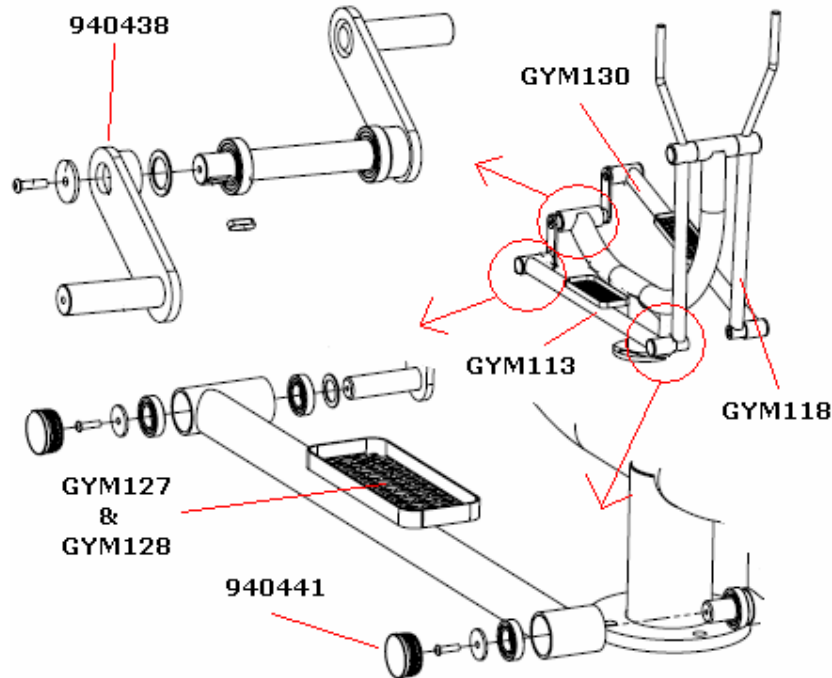

## FITNESS

***A FITNESS COLLECTION AT ONE OF OUR SITES***

**ADDITIONAL FITNESS PARTS**

STOCK CODE	DESCRIPTION	QUANTITY	SELLING PRICE
940303	M8 Rubber Upgrade Buffer	1	£8.50

**FS001S SKI STEPPER**

STOCK CODE	DESCRIPTION	QUANTITY	SELLING PRICE
940438	Rear Fixing Kit, comprising: <ul style="list-style-type: none"> <li>• 1 no. 261505 Shaft,</li> <li>• 2 no. 261508 Crank,</li> <li>• 2 no. 261510 Key,</li> <li>• 2 no. 261507 Washer,</li> <li>• 2 no. 260005 Bearing,</li> <li>• 2 no. 261506 Washer,</li> <li>• 2 no. 3055020 Screw</li> </ul>	2	£226.60 each
940441	Front Fixing Kit, comprising: <ul style="list-style-type: none"> <li>• 2 no. 260005 Bearing,</li> <li>• 1 no. 261506 Washer,</li> <li>• 1 no. 3055020 Screw</li> </ul>	2	£12.90 each
GYM113	Right Link Arm	1	£126.20
GYM118	Front Arm With Handle	2	£74.70 each
GYM127 & GYM128	Foot Plate Assembly	2	£35.50 each
GYM130	Left Link Arm	1	£126.20

**FS002S MINI SKI**

<b>STOCK CODE</b>	<b>DESCRIPTION</b>	<b>QUANTITY</b>	<b>SELLING PRICE</b>
940302	M10 Rubber Buffer	4	£12.40 each
940431	Fixing Kit, comprising: <ul style="list-style-type: none"> <li>• 1 no. M10 x 30 Resistorx,</li> <li>• 1 no. GYM134 Washer,</li> <li>• 2 no. 6006 2RS Bearing,</li> <li>• 2 no. GYM060 Bearing Spacer</li> </ul>	1	£20.60
GYM038	Shaft	1	£25.75
GYM053	Pendulum Arm	2	£144.20 each
GYM448	Footplate (with 3 no. M10 x 30 Resistorx)	2	£66.95 each