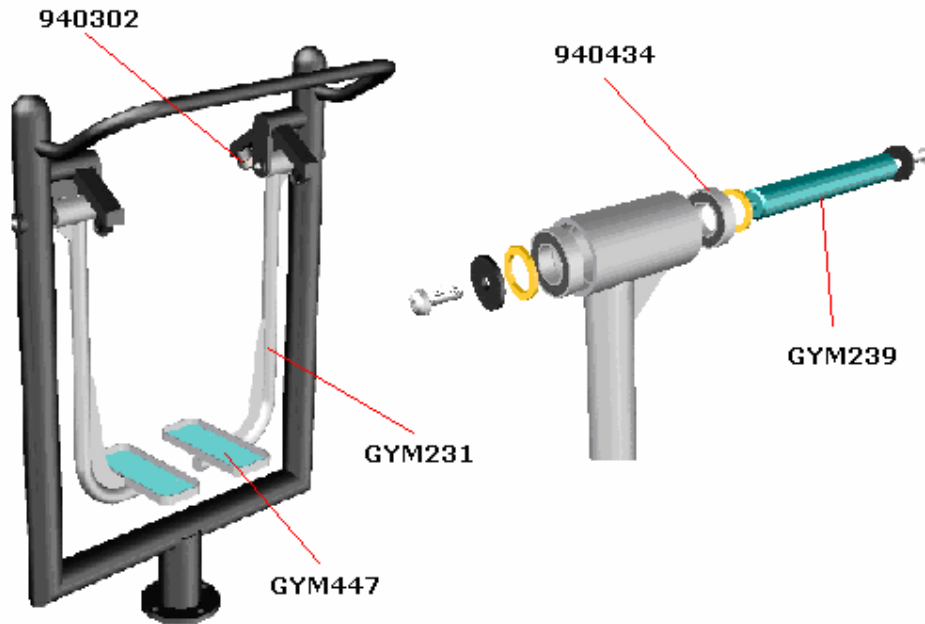

FS005S HEALTH WALKER

STOCK CODE	DESCRIPTION	QUANTITY	SELLING PRICE
940302	M10 Rubber Buffer	4	£12.40 each
940434	Fixing Kit, comprising: • 2 no. GYM247 Bearing Distance, • 2 no. 6006 2RS Bearing, • 2 no. M10 x 30 Resistorx, • 2 no. GYM134 Washer	2	£20.60 each
GYM231	Pendulum Leg	2	£133.90 each
GYM239	Shaft	2	£25.75 each
GYM447	Footplate	2	£41.20 each