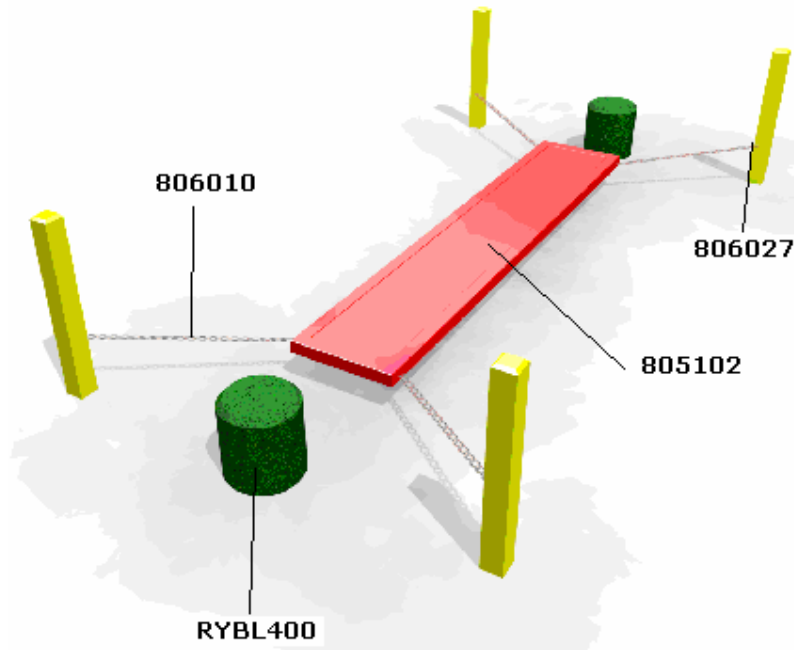

RP971 SCORPION

STOCK CODE	DESCRIPTION	QUANTITY	SELLING PRICE
806010	Scorpion 1m Long Chain	4	£32.40 each
10121030	M10 x 30 Patched Resistorx	16	
806027	Rope Fixing Bracket	8	£67.20 each
805102	Scorpion Deck	1	222.70
RYBL400	400mm High Bollard	2	£58.70 each