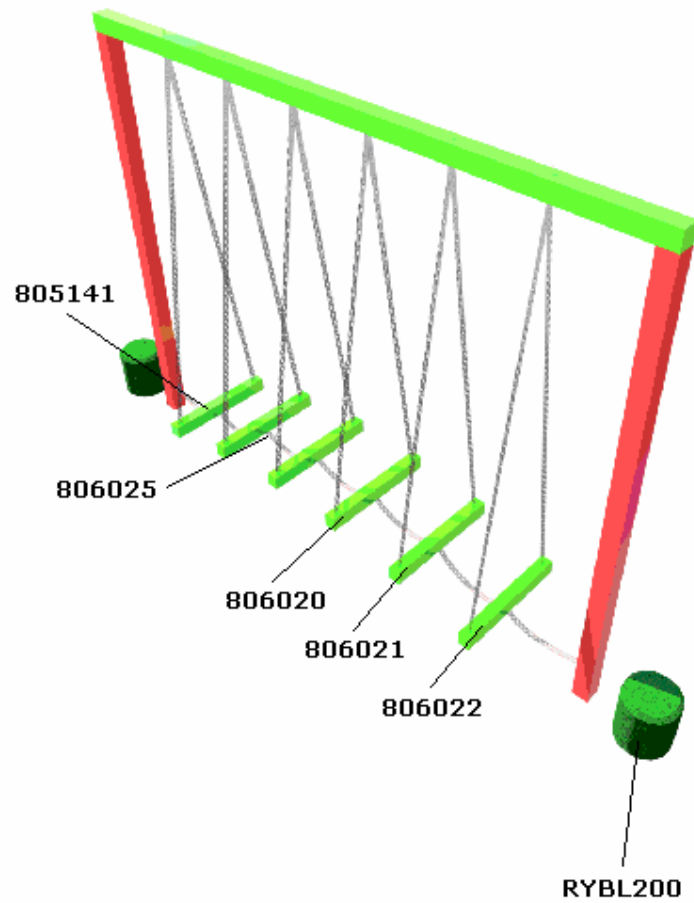

### RP970 SCARAB BEETLE

STOCK CODE	DESCRIPTION	QUANTITY	SELLING PRICE
806012	Scarab Beetle 2.86m Long Chain	1	£54.10
10121030	M10 x 30 Patched Resistorx	4	
806013	Scarab Beetle 0.8m Long Hand Ropes	6	£58.70 each
10121030	M10 x 30 Patched Resistorx	12	
806027	Rope Fixing Bracket	6	£67.20
RYBL200	200mm High Bollard	2	£38.80 each

**RP971 SCORPION**

STOCK CODE	DESCRIPTION	QUANTITY	SELLING PRICE
806010	Scorpion 1m Long Chain	4	£32.40 each
10121030	M10 x 30 Patched Resistorx	16	
806027	Rope Fixing Bracket	8	£67.20 each
805102	Scorpion Deck	1	222.70
RYBL400	400mm High Bollard	2	£58.70 each

**RP977 BLACK WIDOW**

STOCK CODE	DESCRIPTION	QUANTITY	SELLING PRICE
806015	Black Widow Chain Bridge Assembly	1	£243.30
10121030	M10 x 30 Patched Resistorx	12	

**RP983 TARANTULA**

<b>STOCK CODE</b>	<b>DESCRIPTION</b>	<b>QUANTITY</b>	<b>SELLING PRICE</b>
805141	Tarantula Steps	6	£34.90 each
806025	Tarantula 3.55m Long Tie Chain	1	£243.30
806020	Tarantula 1.65m Long Step Chain	2	£70.30 each
806021	Tarantula 1.75m Long Step Chain	2	£91.90 each
806022	Tarantula 1.85m Long Step Chain	2	£97.30 each
RYBL200	200mm High Bollard	2	£38.80 each
10121030	M10 x 30 Patched Resistorx	40	£0.60 each