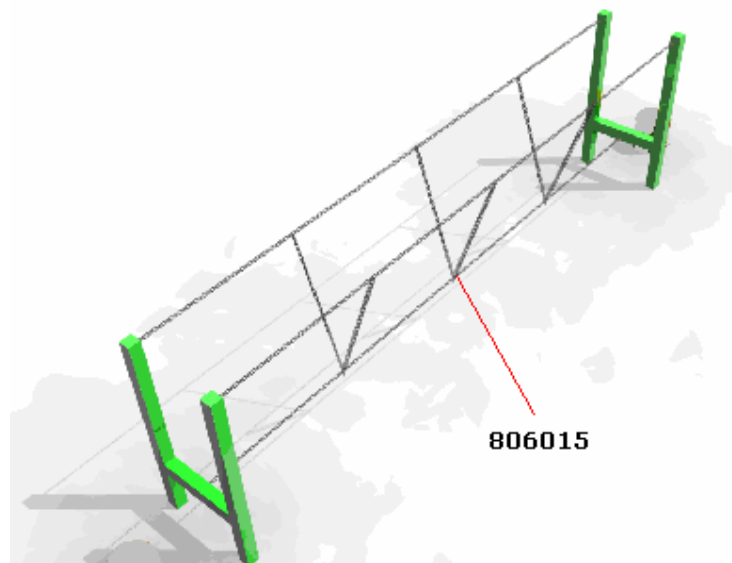

RP977 BLACK WIDOW

STOCK CODE	DESCRIPTION	QUANTITY	SELLING PRICE
806015	Black Widow Chain Bridge Assembly	1	£243.30
10121030	M10 x 30 Patched Resistorx	12