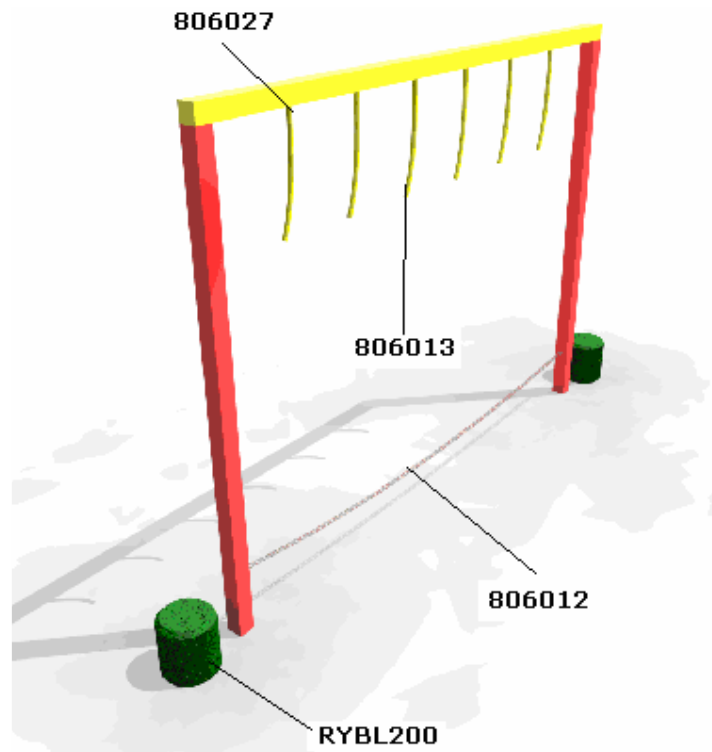

## TRAILPLAY

### RP970 SCARAB BEETLE

STOCK CODE	DESCRIPTION	QUANTITY	SELLING PRICE
806012	Scarab Beetle 2.86m Long Chain	1	£54.10
10121030	M10 x 30 Patched Resistorx	4	
806013	Scarab Beetle 0.8m Long Hand Ropes	6	£58.70 each
10121030	M10 x 30 Patched Resistorx	12	
806027	Rope Fixing Bracket	6	£67.20
RYBL200	200mm High Bollard	2	£38.80 each